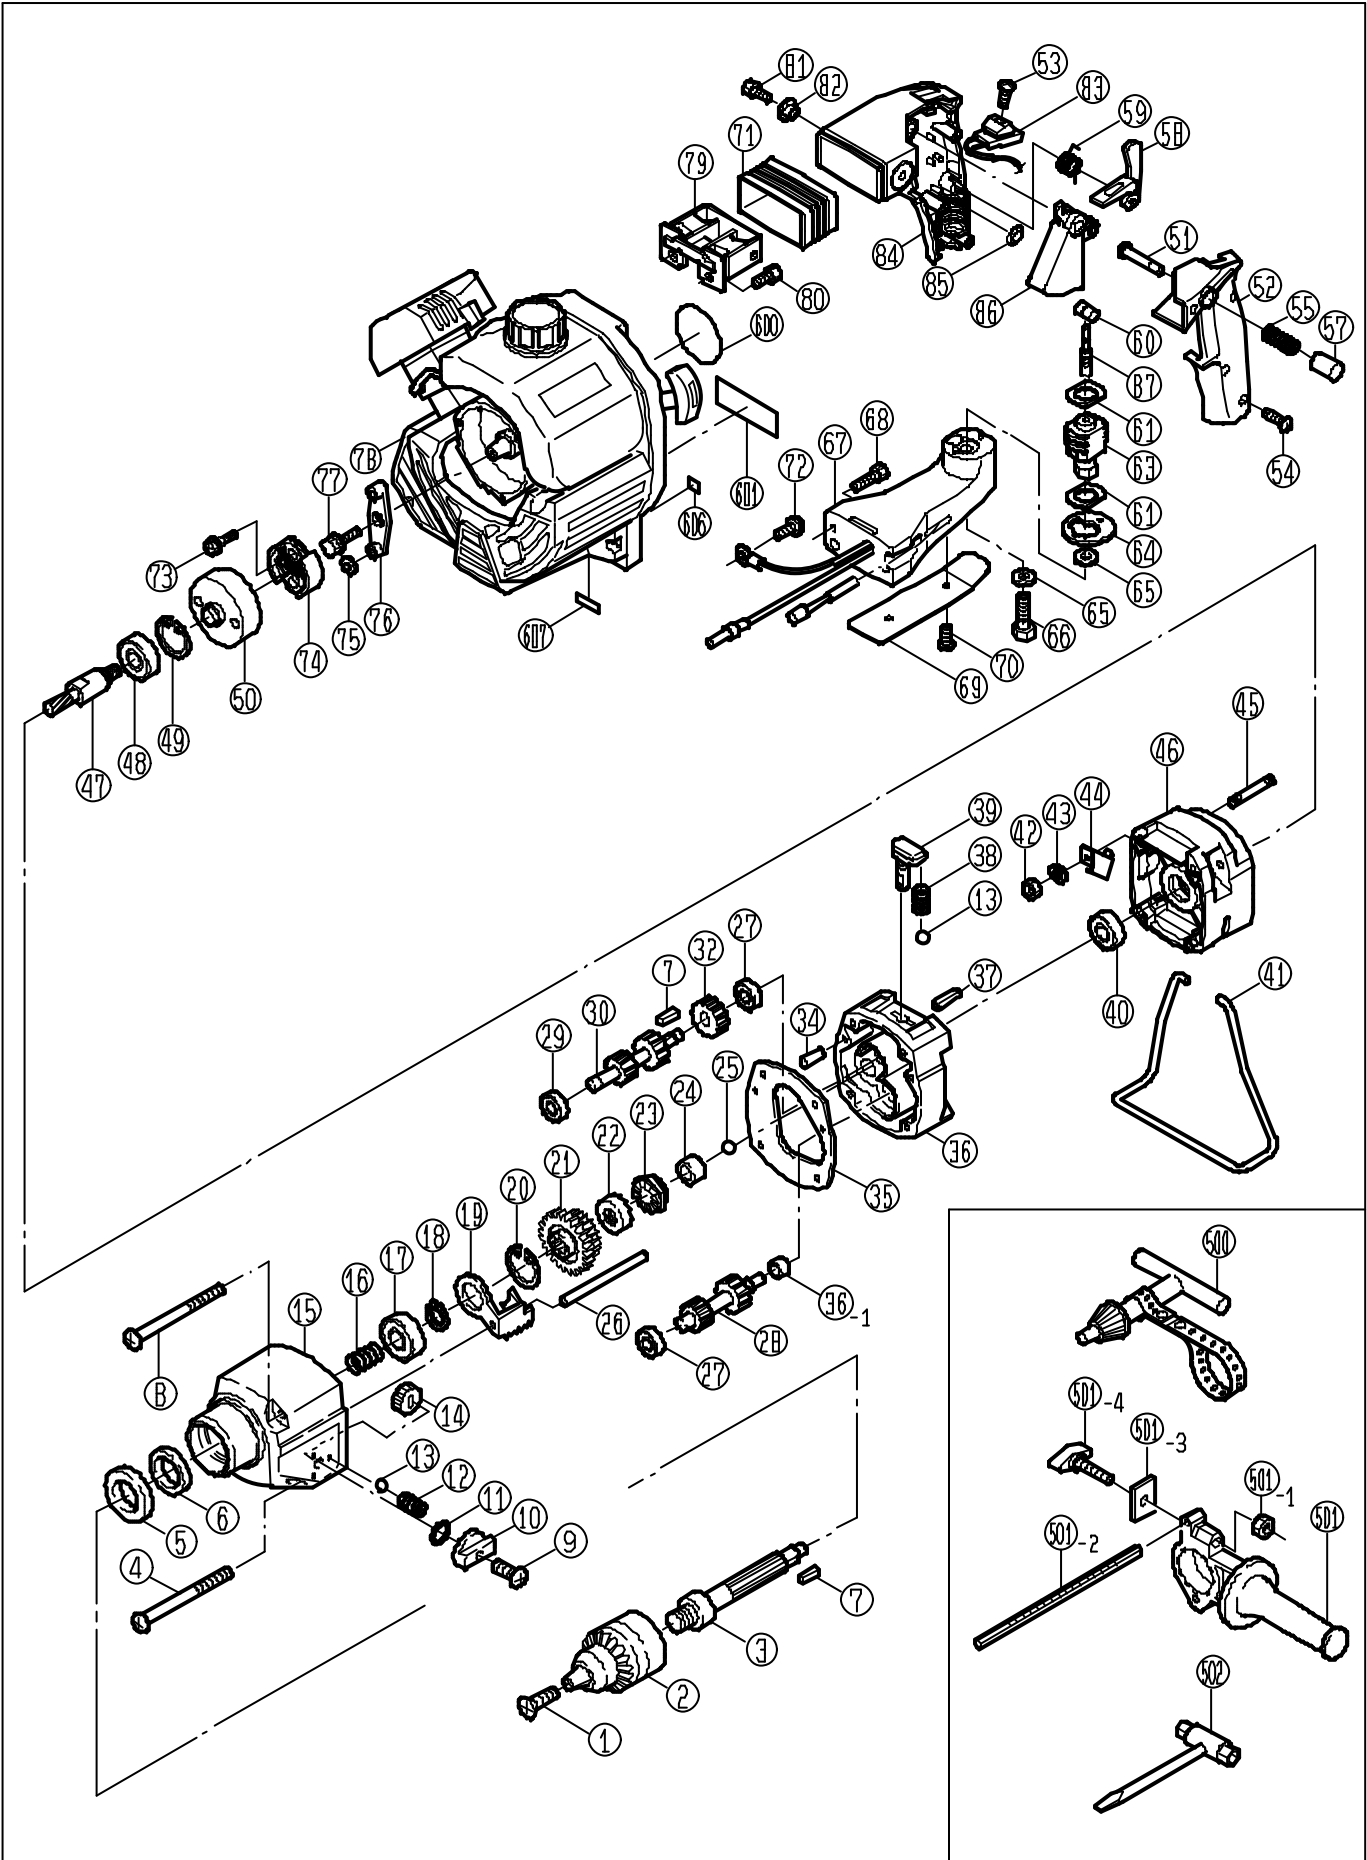

# IMPACT DRILL

## EH-2595R

CRANK CASE SYSTEM

CYLINDER & CYLINDER COVER SYSTEM

CRANKSHAFT & PISTON SYSTEM

FLYWHEEL MAGNETO SYSTEM

CARBURETOR SYSTEM

AIR CLEANER SYSTEM

MUFFLER SYSTEM

RECOIL STARTER SYSTEM

FUEL TANK SYSTEM